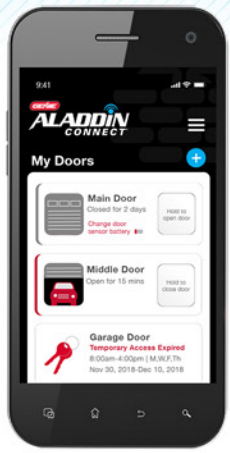

PROFESSIONAL LINE

Connected Pro Series

MODEL 4124

Belt or Chain Drive
Garage Door Opener

Battery Backup Capable

HEAVIER DOORS,
LIFTED FASTER**

Highlights

- **Smart Garage Capabilities**
Integrated Wi-Fi provides multiple benefits such as:
 - » **Security** – Instantly know if someone is operating your garage door without permission
 - » **Convenience** – Open your door for family members, deliveries or service providers from anywhere with your smart device.
 - » **Tracking** – Know both the date and time of each operation of your garage door.
- **Powerful, Reliable Performance** – Genie's 140 volt DC motor is unique in the industry and operates most properly balanced residential sectional doors up to 14' high. Model 4124 has an opening speed of up to 9" per second*.
- **Battery Backup Capable** – Don't get locked outside the garage when the power goes out! The optional battery unit can easily be added to your opener.
- **GenieSense™ Monitoring** – Automatic force profiling and diagnostic technology improves safety by stopping operation when significant changes occur.
- **Soft Start & Stop Control** – DC technology allows your door to begin and end its movement smoothly instead of abruptly whenever you operate it, creating less noise and less wear on the door.
- **Motion Detector Lighting** – Turns lights on automatically when you enter the garage for superior convenience and security. Lights stay on for 4 minutes once you exit garage or no motion is detected.
- **Dependability** – The quality built into a Model 4124 is backed by Limited Lifetime motor and 15-Year belt drive rail Warranties^o (5-Year Warranty for the chain drive rail).